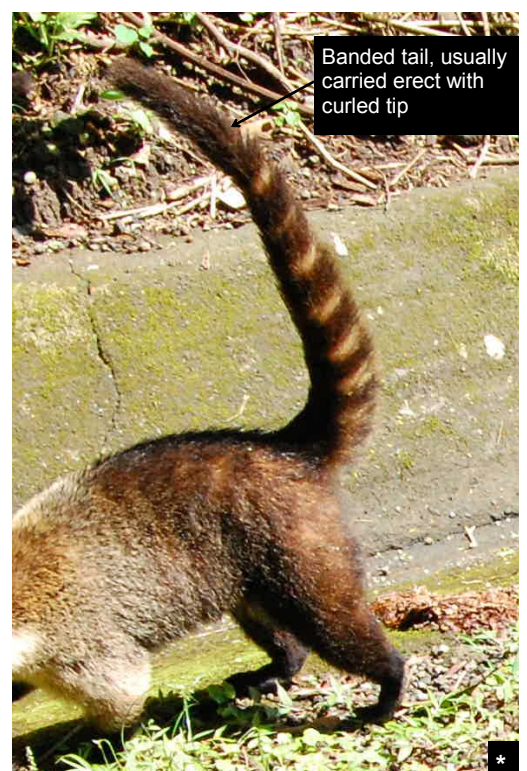

Key ID Features