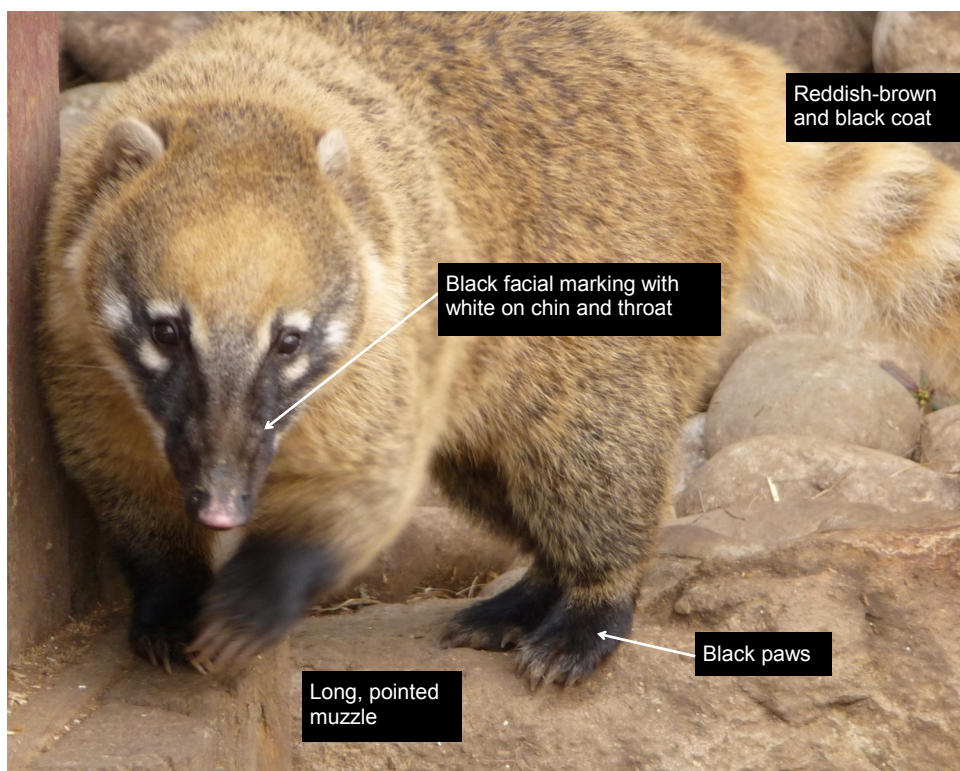

# Coatimundi (*Nasua nasua*)

## Synonyms:

- Coati, Ring-tailed Coati, Coatis-mondis, Cwatismwndi (Welsh)

**Native to:** South America

**Consignments likely to come from:** unknown

**Identification difficulty :** Easy

## Identification information:

The coatimundi is similar in size to a small dog, weighing up to 5.5 kg and the head-to-tail length ranging from 80 to 130 cm with a little more than half the length being tail. It has short forelegs, long hind legs, black feet, a pointed snout with black facial markings and a distinctive long, banded tail. It has a harsh red-brown and black coat which lightens to yellow-brown on the underparts. Coatimundi walk with a bear-like gait.

# Similar species

*Nasua nasua* may be confused with other medium sized mammals but can be distinguished by its distinctive coat and tail.